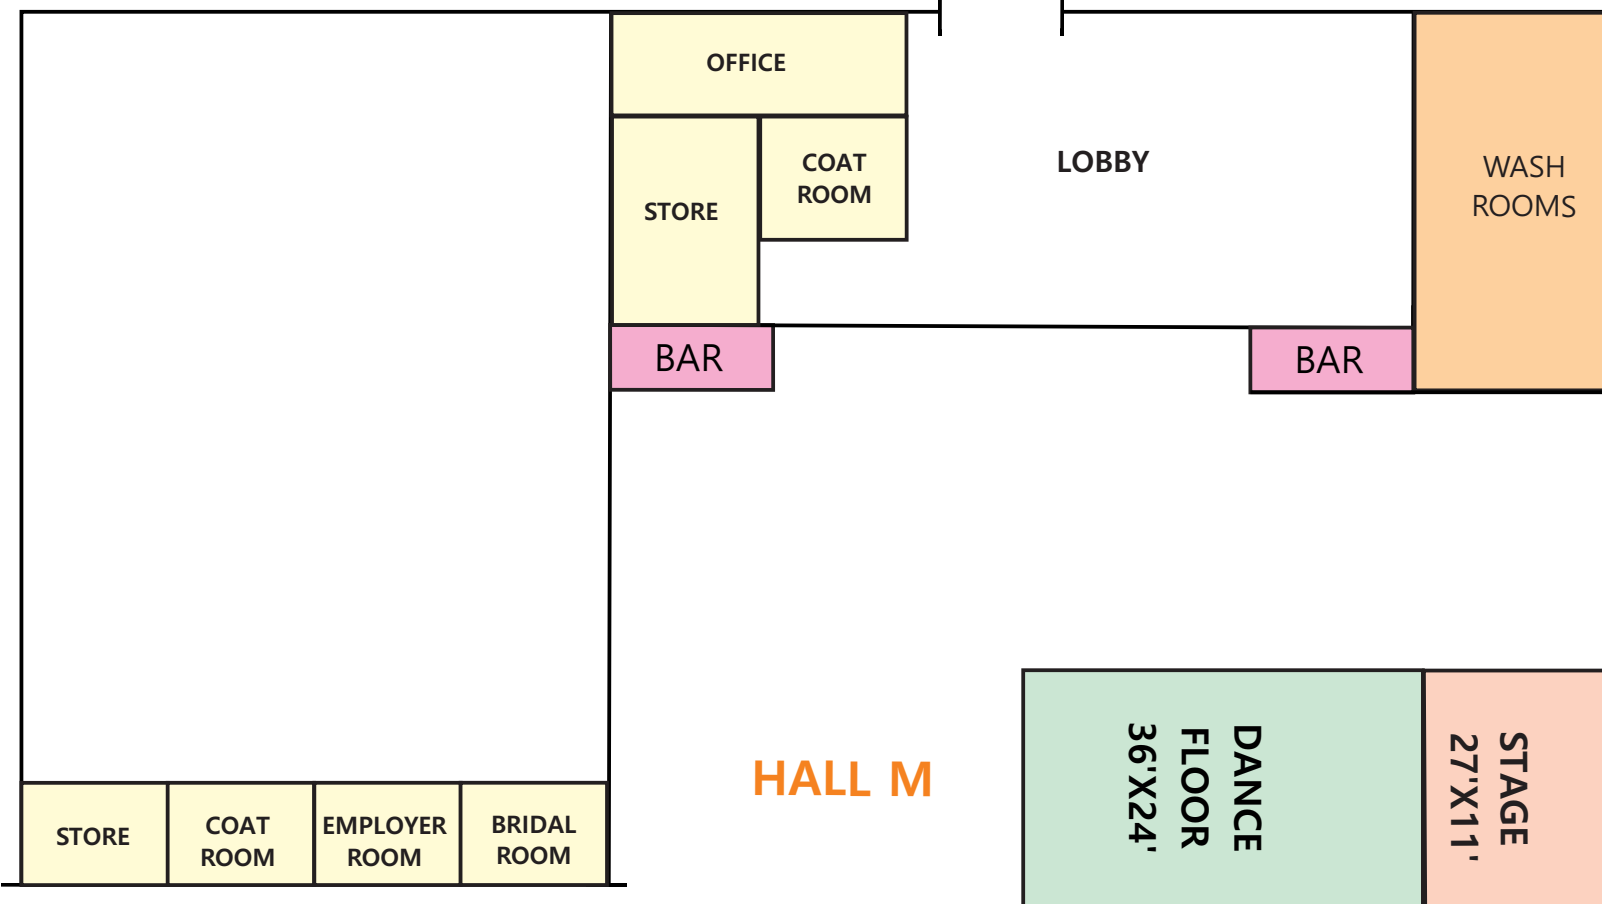

KIMBEL STREET

80'

MAIN ENTRANCE

28'

80'

TORBRAM ROAD

ENTRANCE

GALLERY

35'

70'