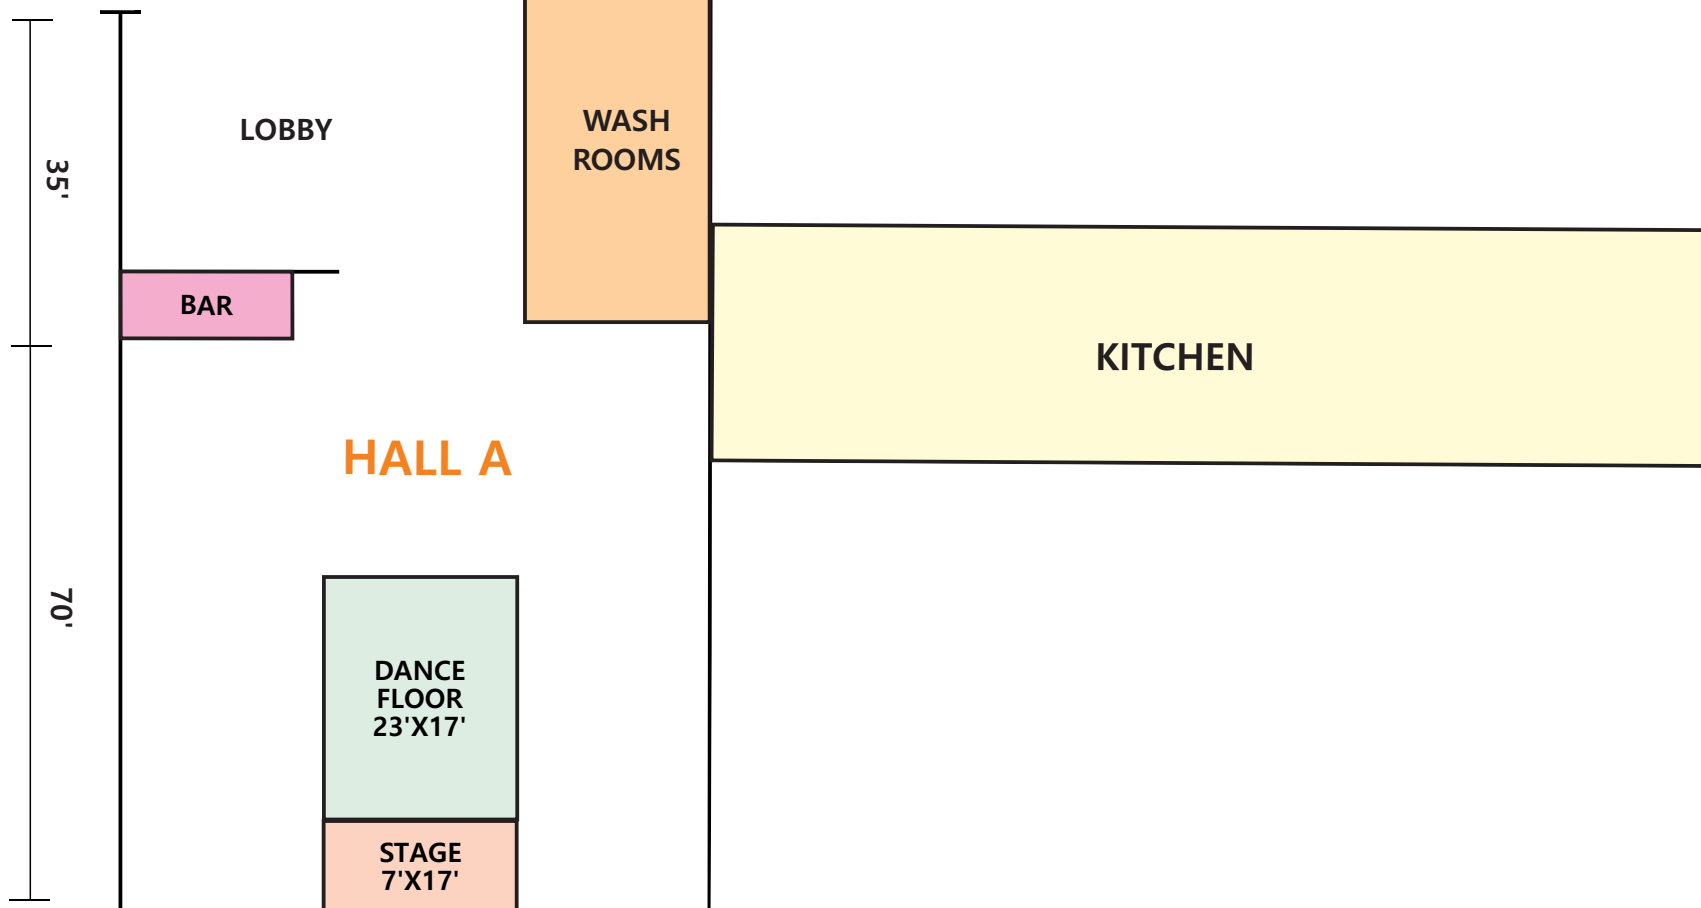

KIMBEL STREET

80'

MAIN ENTRANCE

28'

80'

TORBRAM ROAD

ENTRANCE

GALLERY

35'

70'